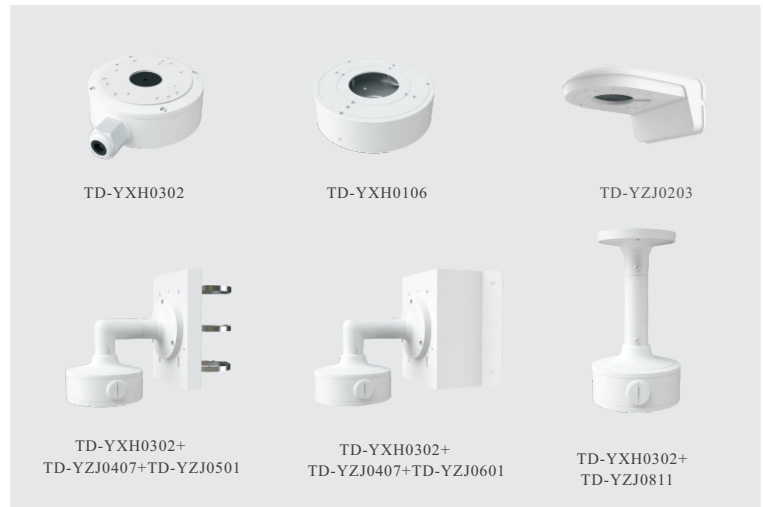

AVAILABLE ACCESSORIES

AVAILABLE MODEL

Available Model	TD-9525S4H(D/AZ/PE/AR3)	Motorized zoom lens
	TD-9525S4H(D/FZ/PE/AR3)	Manual zoom lens