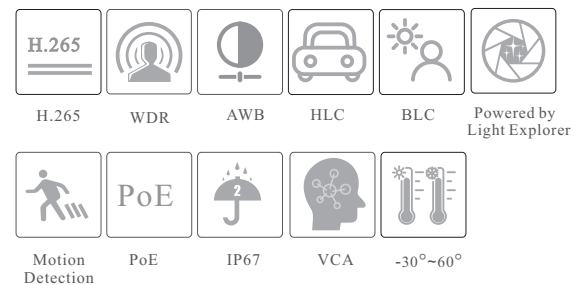

Powered by **Light Explorer**

TD-9525S4H

2MP IR Starlight Turret Network Camera

- H.265+ /H.265 /H.264+/H.264/MJPEG coding
- Max.resolution: 2MP (1920 × 1080)
- ICR auto switch, true day / night vision
- Starlight
- 3D DNR, WDR, HLC, BLC, smart IR, etc.
- 30~50m IR night view distance
- Built-in micro SD card slot, up to 256GB
- 1CH built-in MIC; 1CH audio input
- DC12V/PoE power supply
- IP 67 ingress protection
- Support three streams
- Support remote monitoring by smart phones& tablet PCs with iOS and Android OS
- Intelligent analytics