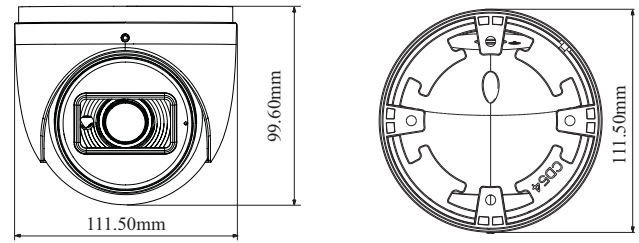

Others	
Power Supply	DC12V/PoE
Power Consumption	< 8W
Operating Environment	- 30 °C ~ 60 °C (-22°F~140°F);Humidity: less than 95 % (non-condensing)
Storage Environment	- 30 °C ~ 65°C (-22°F~149°F), Humidity: less than 95 % (non-condensing)
Dimensions (mm)	Ø 111.5 × 99.6
Weight (net)	Approx. 0.65KG
Installation	Ceiling mounting; Wall mounting
Certificate	CE, FCC
Environmental Protection	Complies with Directive EU RoHS, WEEE(2012/19/EU) , directive 94/62/EC and REACH(EC1907/2006)

DIMENSIONS